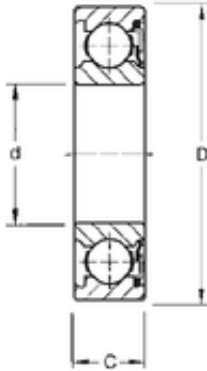

### 60 mm x 110 mm x 22 mm TIMKEN 212NP Single Row Ball Bearings

Bearing No. 212NP

Size	60x110x22 mm
Bore Diameter	60 mm
Outer Diameter	110 mm
Width	22 mm
d	60 mm
D	110 mm
B	22 mm
C	22 mm
Weight	0,807 Kg
Basic dynamic load rating (C)	62,1 kN

212NP Bearing 2D drawings and 3D CAD models